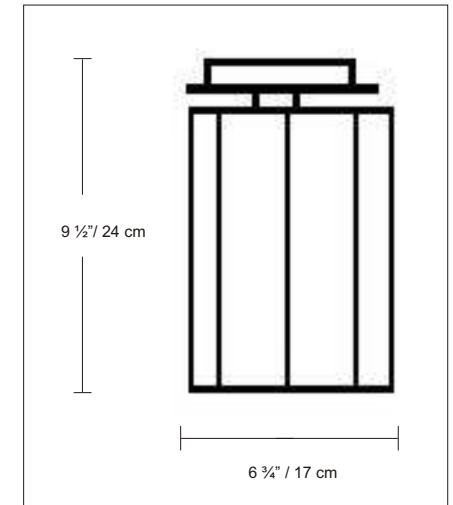

PRODUCT SPECIFICATIONS

STYLE # D8-2001

SERIES NAME: ALVI

COLOR / FINISH: Gray Metal

DIFFUSER: Blown White Matte Glass

LAMP TYPE: Halogen T10 Medium

MAX WATT: 1 x 150W

DIMENSIONS: D. 6 ¾" x Ht. 9 ½"

APPROVALS: Approved by CSA for
North American Standards.

NOTES: _____

_____

_____