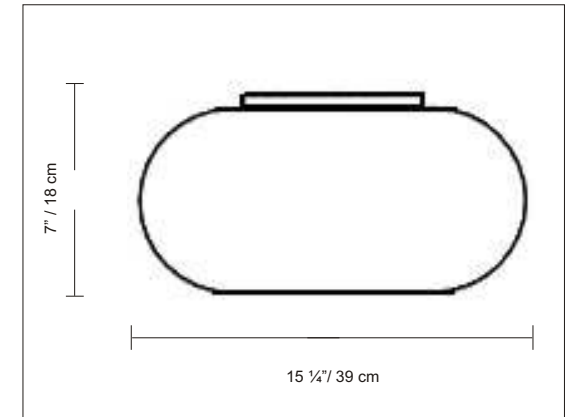

PRODUCT SPECIFICATIONS

STYLE # D8-2000

SERIES NAME: BLOW

COLOR /FINISH: Nickel

DIFFUSER: Blown White Glass

LAMP TYPE: Incand. Medium

MAX WATT: 2 x 75 W

DIMENSIONS: D. 15 ¼" x Ht. 7"

APPROVALS: Approved by CSA for
North American Standards.

NOTES: _____

_____

_____