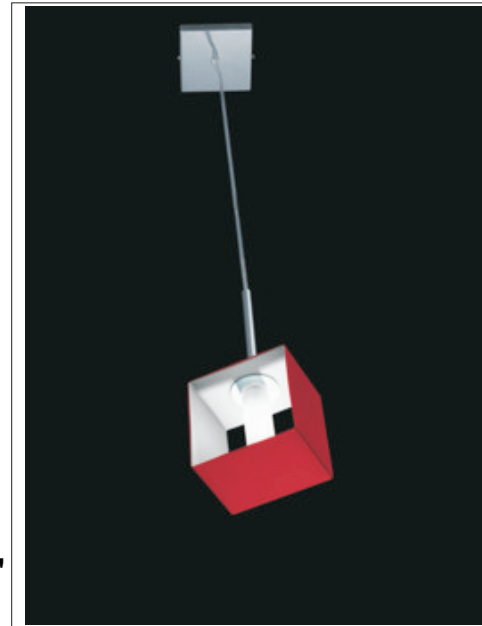

PRODUCT SPECIFICATIONS

STYLE # D8-1047

SERIES NAME: DOMINO

CATEGORY: Pendant

COLOR / FINISH: Metallic Gray

DIFFUSER: Red Glass

LAMP TYPE: Halogen G9 Frost

MAX WATT: 1 x 75W

DIMENSIONS: L. 4 3/8" x W. 3 1/8" x Ht. 10 1/4"

APPROVALS: Approved by CSA for
North American Standards.

NOTES: _____
