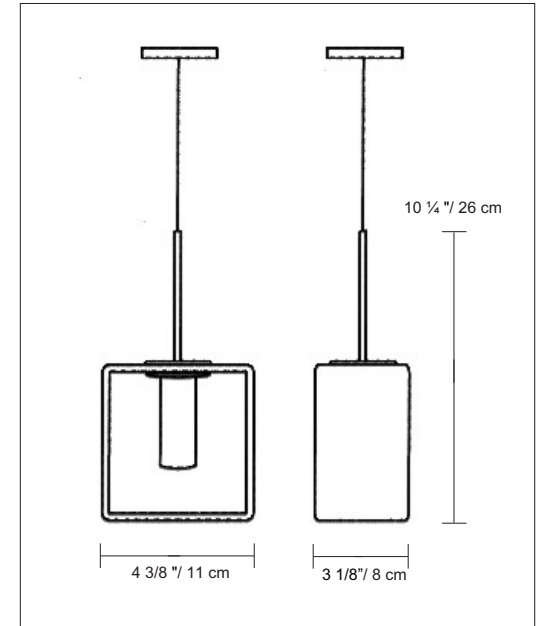

PRODUCT SPECIFICATIONS

STYLE # D8-1047

SERIES NAME: DOMINO

CATEGORY: Pendant

COLOR / FINISH: Metallic Gray

DIFFUSER: Red Glass

LAMP TYPE: Halogen G9 Frost

MAX WATT: 1 x 75W

DIMENSIONS: L. 4 3/8" x W. 3 1/8" x Ht. 10 1/4"

APPROVALS: Approved by CSA for
North American Standards.

NOTES: _____
