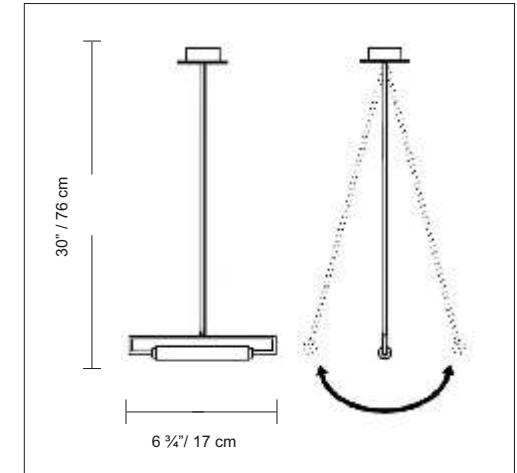

PRODUCT SPECIFICATIONS

STYLE # D8-1041

SERIES NAME: GLIM MINI

COLOR / FINISH: Gray Metal

DIFFUSER: Printed Matte Pyrex

LAMP TYPE: Halogen G9

MAX WATT: 1 x 75 W

DIMENSIONS: W. 6 3/4" x Ht. 30"

APPROVALS: Approved by CSA for
North American Standards.

NOTES: _____

_____

_____