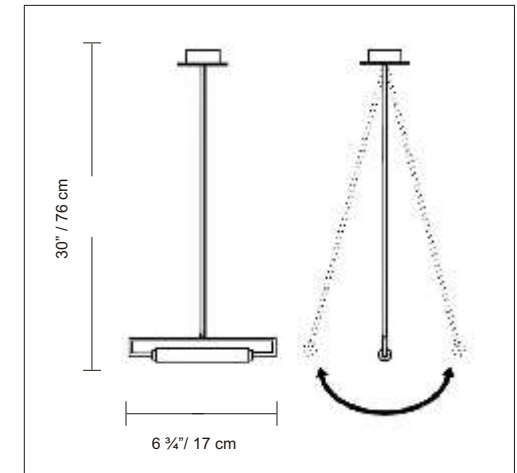

PRODUCT SPECIFICATIONS

STYLE # D8-1040

SERIES NAME: GLIM MINI

COLOR / FINISH: Chrome

DIFFUSER: Printed Matte Pyrex

LAMP TYPE: Halogen G9

MAX WATT: 1 x 75 W

DIMENSIONS: W. 6 3/4" x Ht. 30"

APPROVALS: Approved by CSA for
North American Standards.

NOTES: _____

_____

_____