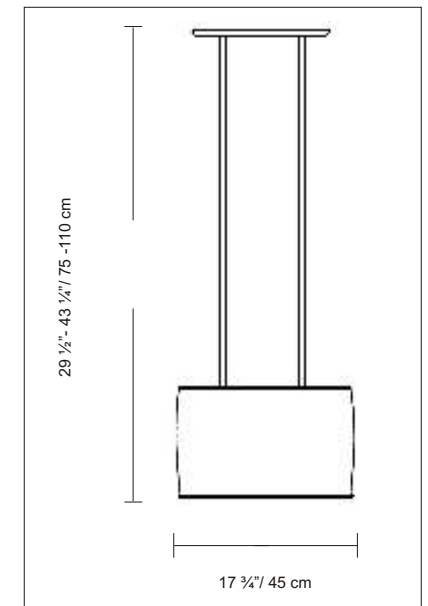

PRODUCT SPECIFICATIONS

STYLE # D8-1039

SERIES NAME: BLISSY

COLOR / FINISH: Metallic Brown Metal

DIFFUSER: White Lampshade

LAMP TYPE: Incand. Medium

MAX WATT: 1 x 150 W

DIMENSIONS: W. 17 3/4" x Ht. 29 1/2"- 43 1/4"

APPROVALS: Approved by CSA for
North American Standards.

NOTES: _____

_____

_____