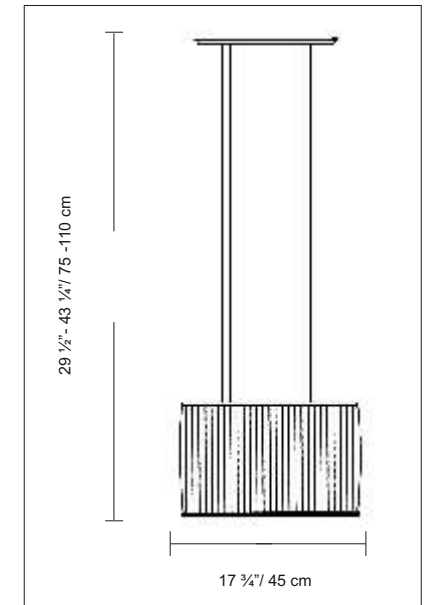

PRODUCT SPECIFICATIONS

STYLE # D8-1037

SERIES NAME: BLISSY

COLOR / FINISH: Metallic Brown Metal

DIFFUSER: Plated Lampshade

LAMP TYPE: Incand. Medium

MAX WATT: 1 x 150 W

DIMENSIONS: W. 17 3/4" x Ht. 29 1/2"- 43 1/4"

APPROVALS: Approved by CSA for
North American Standards.

NOTES: _____

_____

_____