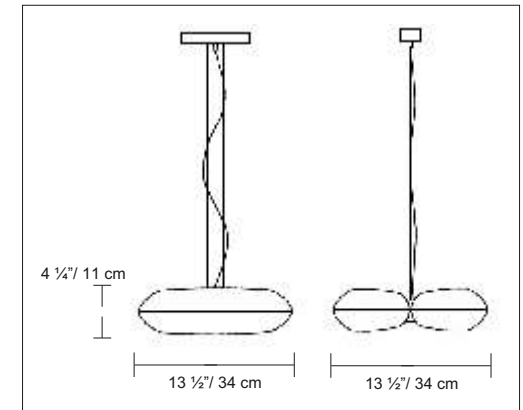

PRODUCT SPECIFICATIONS

STYLE # D8-1032

SERIES NAME: LOOP

COLOR / FINISH: Gray Metal

DIFFUSER: n/a

LAMP TYPE: Halogen T3Q (119mm)

MAX WATT: 2 x 150W

DIMENSIONS: D. 13 1/2" x Lamp Ht. 4 1/4"

APPROVALS: Approved by CSA for
North American Standards.

NOTES: _____

_____

_____