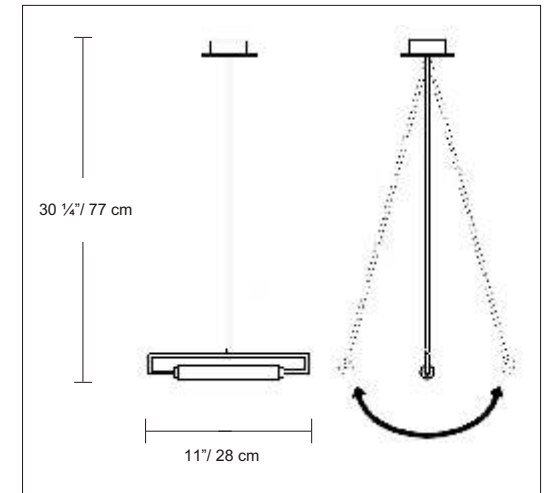

PRODUCT SPECIFICATIONS

STYLE # D8-1031

SERIES NAME: GLIM

COLOR / FINISH: Gray Metal

DIFFUSER: Printed Matte Pyrex Glass

LAMP TYPE: Halogen T3Q (119mm)

MAX WATT: 1 x 200W

DIMENSIONS: W. 11" x Ht. 30 1/4"

APPROVALS: Approved by CSA for
North American Standards.

NOTES: _____

_____

_____