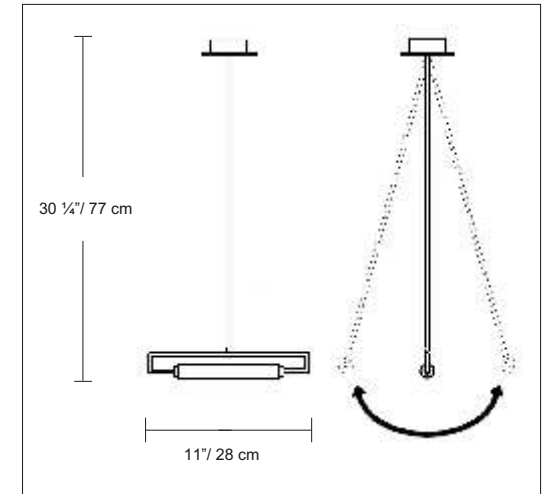

PRODUCT SPECIFICATIONS

STYLE # D8-1030

SERIES NAME: GLIM

COLOR / FINISH: Chrome

DIFFUSER: Printed Matte Pyrex Glass

LAMP TYPE: Halogen T3Q (119mm)

MAX WATT: 1 x 200W

DIMENSIONS: W. 11" x Ht. 30 1/4"

APPROVALS: Approved by CSA for
North American Standards.

NOTES: _____

_____

_____