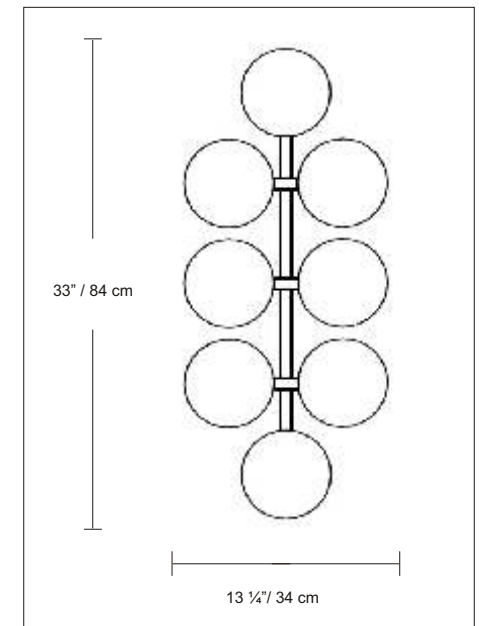

PRODUCT SPECIFICATIONS

STYLE # D8-1025

SERIES NAME: BLUES

COLOR / FINISH: Gray Metal

DIFFUSER: Blown Clear Glass

LAMP TYPE: Halogen G9 Frost

MAX WATT: 8 x 60W

DIMENSIONS: L. 33" x W. 13 1/4" x Ht. 55 1/2"

APPROVALS: Approved by CSA for
North American Standards.

NOTES: _____

_____

_____