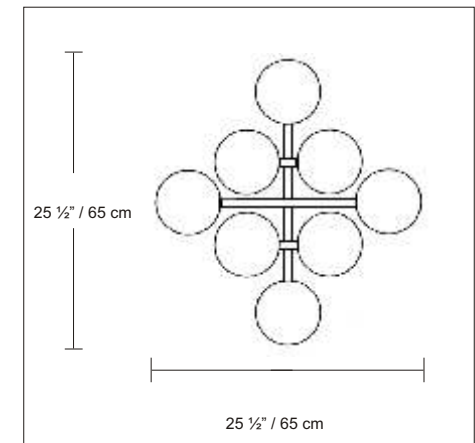

PRODUCT SPECIFICATIONS

STYLE # D8-1024

SERIES NAME: BLUES

COLOR / FINISH: Gray Metal

DIFFUSER: Blown Clear Glass

LAMP TYPE: Halogen G9 Frost

MAX WATT: 8 x 60W

DIMENSIONS: L. 25 1/2" x W. 25 1/2" x Ht. 55 1/2"

APPROVALS: Approved by CSA for
North American Standards.

NOTES: _____

_____

_____