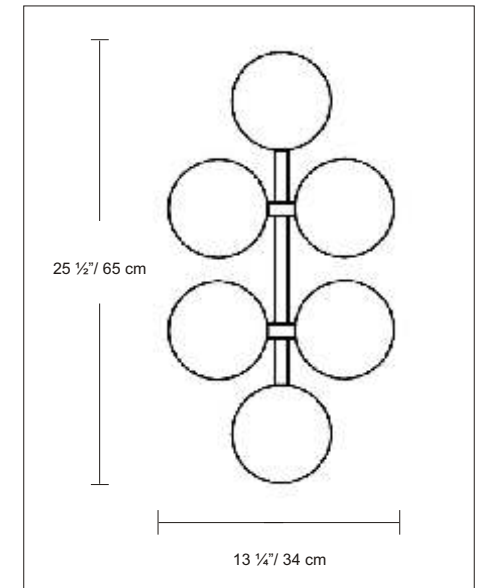

PRODUCT SPECIFICATIONS

STYLE # D8-1023

SERIES NAME: BLUES

COLOR / FINISH: Gray Metal

DIFFUSER: Blown Clear Glass

LAMP TYPE: Halogen G9 Frost

MAX WATT: 6 x 60W

DIMENSIONS: L. 25 1/2" x W. 13 1/4" x Ht. 55 1/2"

APPROVALS: Approved by CSA for
North American Standards.

NOTES: _____

_____

_____