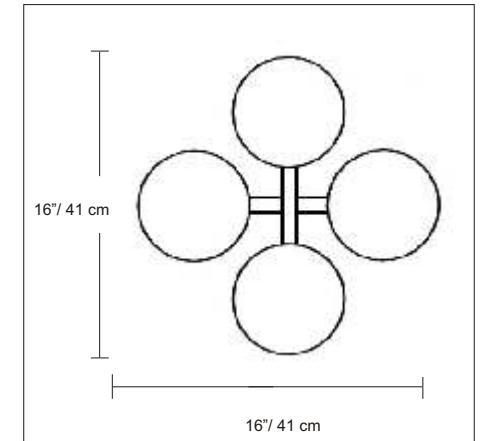

PRODUCT SPECIFICATIONS

STYLE # D8-1022

SERIES NAME: BLUES

COLOR / FINISH: Gray Metal

DIFFUSER: Blown Clear Glass

LAMP TYPE: Halogen G9 Frost

MAX WATT: 4 x 60W

DIMENSIONS: L. 16" x W. 16" x Ht. 55 1/2"

APPROVALS: Approved by CSA for
North American Standards.

NOTES: _____

_____

_____