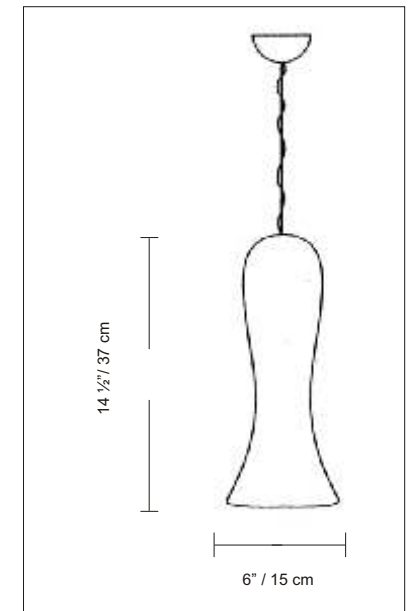

PRODUCT SPECIFICATIONS

STYLE # D8-1020

SERIES NAME: BLUES

COLOR / FINISH: Gray Metal

DIFFUSER: Blown Glass

LAMP TYPE: Halogen G9 Frost

MAX WATT: 1 x 60 W

DIMENSIONS: D. 6" x Glass Ht. 14 1/2"

APPROVALS: Approved by CSA for
North American Standards.

NOTES: _____

_____

_____