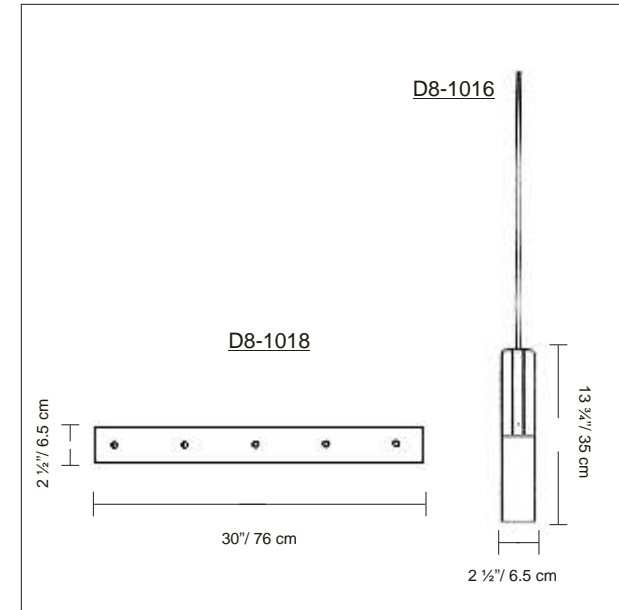

PRODUCT SPECIFICATIONS

STYLE # D8-1018 + D8-1016

SERIES NAME: JAZZ

COLOR / FINISH: White

DIFFUSER: Borosilicate Glass

LAMP TYPE: Halogen G9 Frost

MAX WATT: 5 x 60 W

DIMENSIONS: Plate L. 30" x W. 2 1/2"

APPROVALS: Approved by CSA for
North American Standards.

NOTES: _____

D8-1016 sold separately.