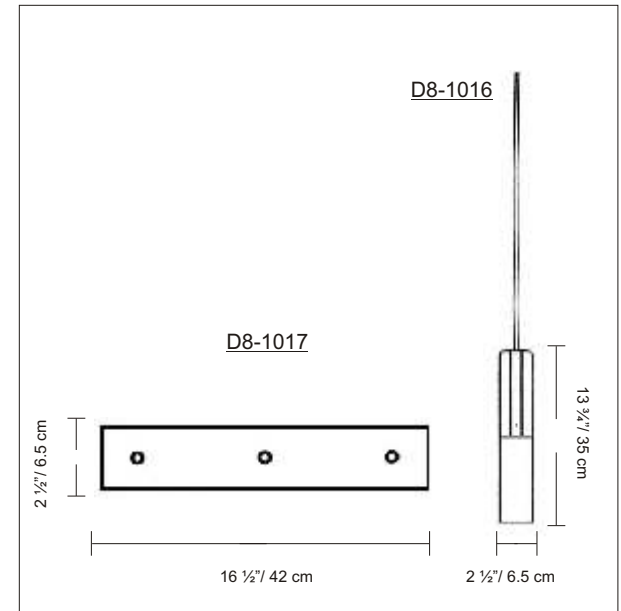

PRODUCT SPECIFICATIONS

STYLE # D8-1017 + D8-1016

SERIES NAME: JAZZ

COLOR / FINISH: White

DIFFUSER: Borosilicate Glass

LAMP TYPE: Halogen G9 Frost

MAX WATT: 3 x 60 W

DIMENSIONS: Plate L. 16 1/2" x W. 2 1/2"

APPROVALS: Approved by CSA for
North American Standards.

NOTES: _____

_____

_____