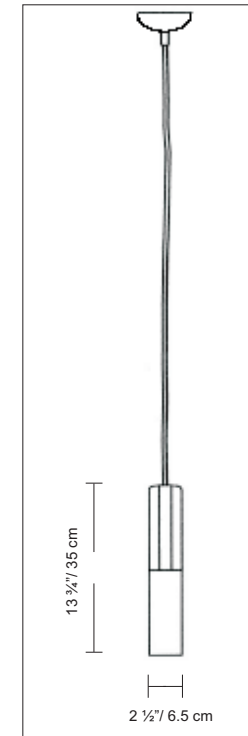

NOTES: _____

_____

_____