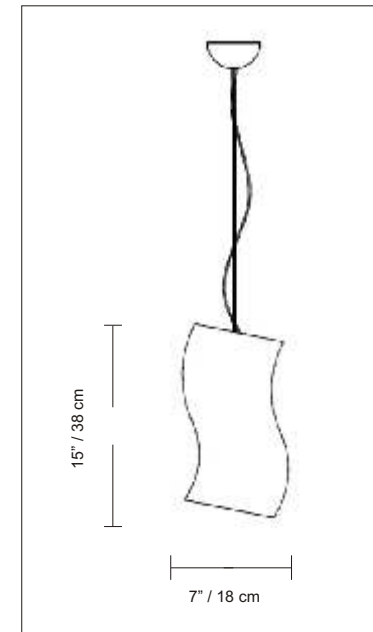

PRODUCT SPECIFICATIONS

STYLE # D8-1010

SERIES NAME: DENIS (Large)

COLOR / FINISH: Gray Metal

DIFFUSER: White Glass

LAMP TYPE: Halogen T10 Medium

MAX WATT: 1 x 150 W

DIMENSIONS: D. 7" x Glass Ht. 15"

APPROVALS: Approved by CSA for
North American Standards.

NOTES: _____

_____

_____