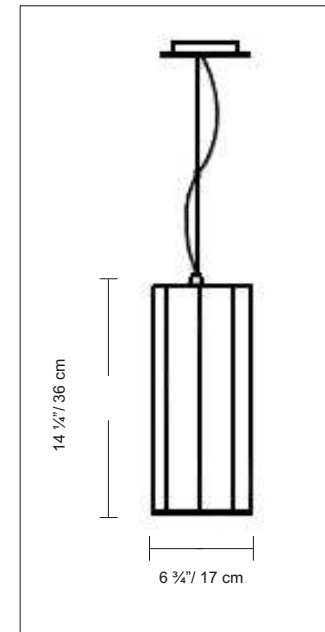

PRODUCT SPECIFICATIONS

STYLE # D8-1007

SERIES NAME: ALVI

COLOR / FINISH: Gray Metal

DIFFUSER: Blown White Matte Glass

LAMP TYPE: Halogen T10 Medium

MAX WATT: 1 x 150 W

DIMENSIONS: D. 6 3/4" x Glass Ht. 14 1/4"

APPROVALS: Approved by CSA for
North American Standards.

NOTES: _____

_____

_____