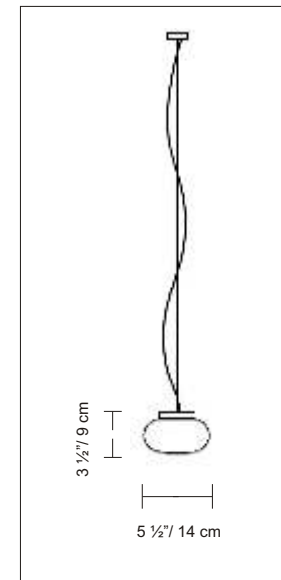

PRODUCT SPECIFICATIONS

STYLE # D8-1006

SERIES NAME: BLOW MINI

COLOR / FINISH: Nickel

DIFFUSER: Blown White Matte Glass

LAMP TYPE: Halogen G9 Frost

MAX WATT: 1 x 60 W

DIMENSIONS: D. 5 1/2" x Glass Ht. 3 1/2"

APPROVALS: Approved by CSA for
North American Standards.

NOTES: _____

_____

_____