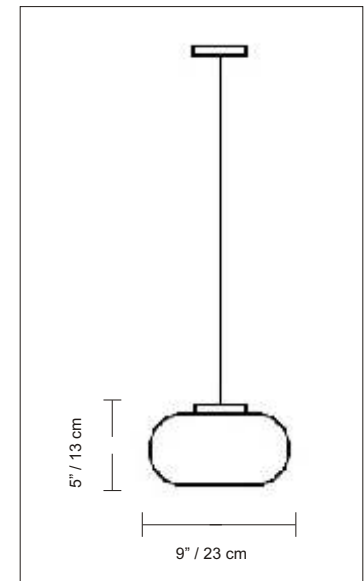

PRODUCT SPECIFICATIONS

STYLE # D8-1004

SERIES NAME: BLOW

COLOR / FINISH: Nickel

DIFFUSER: Blown White Matte Glass

LAMP TYPE: Candelabra or Xenon

MAX WATT: 1 x 60W or 1 x 50W

DIMENSIONS: D. 9" x Glass Ht. 5"

APPROVALS: Approved by CSA for
North American Standards.

NOTES: _____