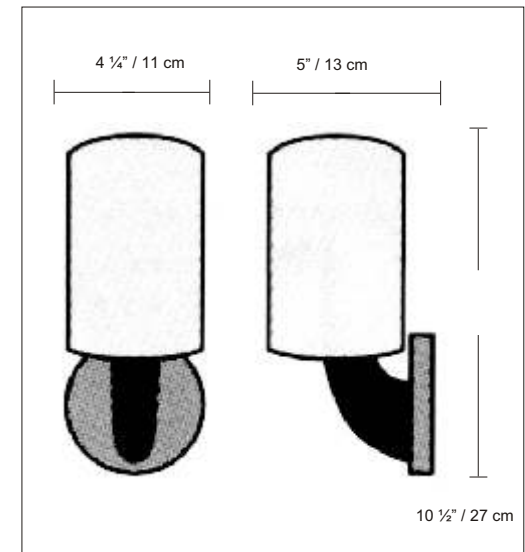

PRODUCT SPECIFICATIONS

STYLE # D2-3015

SERIES NAME: LINA

COLOR / FINISH: Brushed Nickel

DIFFUSER: Blue Glass

LAMP TYPE: Incand. Medium

MAX WATT: 1 x 60W

DIMENSIONS: W. 4 ¼" x Ht. 10 ½" x Ext.5"

APPROVALS: Approved by CSA for
North American Standards.

NOTES: _____

_____

_____