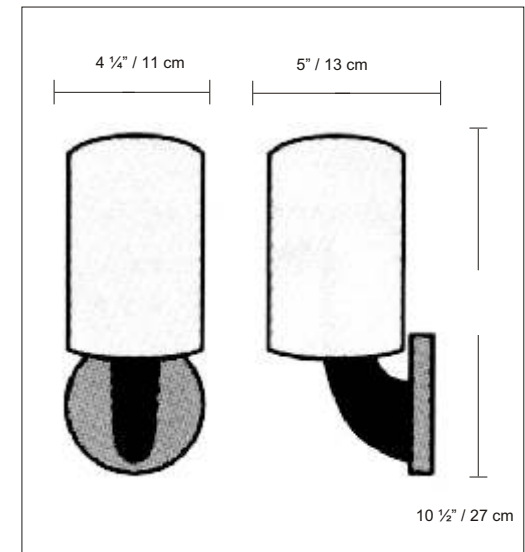

PRODUCT SPECIFICATIONS

STYLE # D2-3014

SERIES NAME: LINA

COLOR / FINISH: Brushed Nickel

DIFFUSER: Amber Glass

LAMP TYPE: Incand. Medium

MAX WATT: 1 x 60W

DIMENSIONS: W. 4 1/4" x Ht. 10 1/2" x Ext.5"

APPROVALS: Approved by CSA for
North American Standards.

NOTES: _____

_____

_____