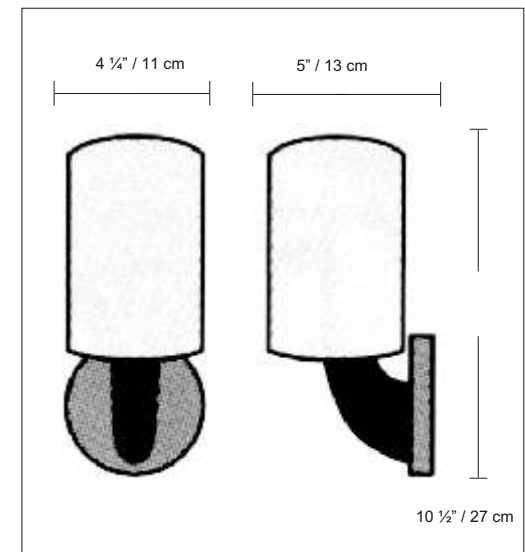

PRODUCT SPECIFICATIONS

STYLE # D2-3013

SERIES NAME: LINA

COLOR / FINISH: Brushed Nickel

DIFFUSER: Satin White Glass

LAMP TYPE: Incand. Medium

MAX WATT: 1 x 60W

DIMENSIONS: W. 4 1/4" x Ht. 10 1/2" x Ext.5"

APPROVALS: Approved by CSA for
North American Standards.

NOTES: _____

_____

_____