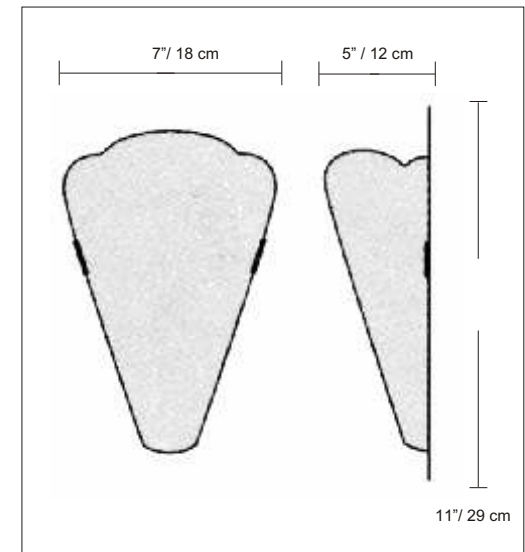

PRODUCT SPECIFICATIONS

STYLE # D2-3012

SERIES NAME: BELLA

COLOR / FINISH: Aluminum

DIFFUSER: Amber Glass

LAMP TYPE: Incand. Medium

MAX WATT: 1 x 100W

DIMENSIONS: W. 7" x Ht. 11" x Ext.5"

APPROVALS: Approved by CSA for
North American Standards.

NOTES: _____

_____

_____