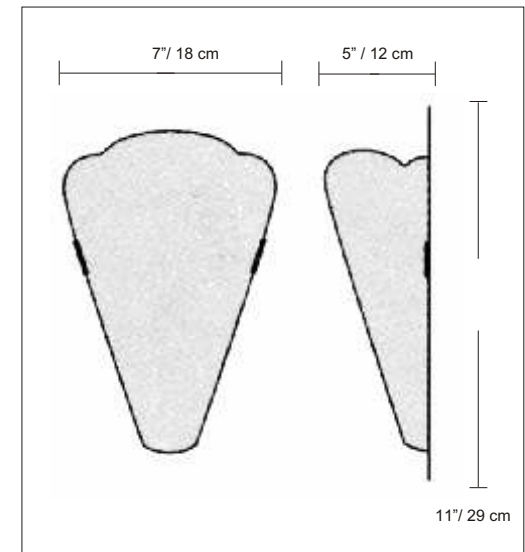

PRODUCT SPECIFICATIONS

STYLE # D2-3011

SERIES NAME: BELLA

COLOR / FINISH: Aluminum

DIFFUSER: Satin White Glass

LAMP TYPE: Incand. Medium

MAX WATT: 1 x 100W

DIMENSIONS: W. 7" x Ht. 11" x Ext.5"

APPROVALS: Approved by CSA for
North American Standards.

NOTES: _____

_____

_____