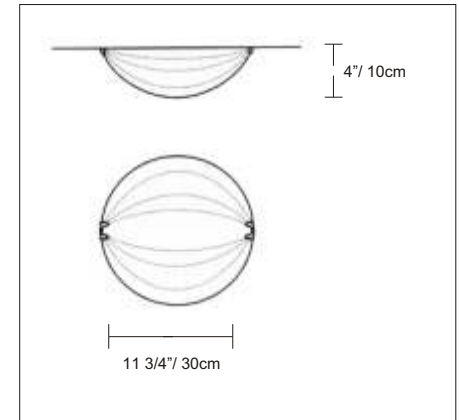

PRODUCT SPECIFICATIONS

STYLE # D2-2026

SERIES NAME: DIABOLA

COLOR / FINISH: Brass

DIFFUSER: Satin Glass

LAMP TYPE: Incand. Medium

MAX WATT: 1 x 75W

DIMENSIONS: D. 11 3/4" x Ext.4"

CSA APPROVALS: Approved for North America

NOTES: _____
_____
_____