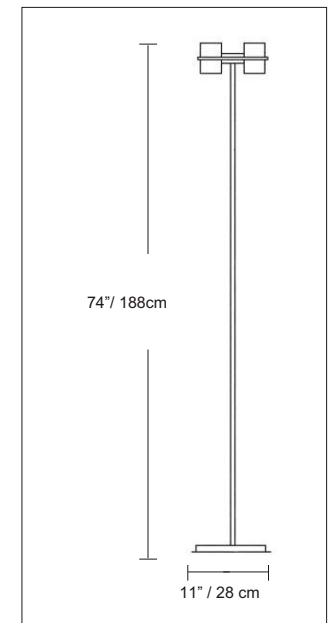

PRODUCT SPECIFICATIONS

STYLE # D1-4008

SERIES NAME: METI

COLOR /FINISH: Matte Chrome

DIFFUSER: Transparent Glass

LAMP TYPE: Halogen GZ10

MAX WATT: 4 x 50W

DIMENSIONS: W. 11" x Ht. 74"

CSA APPROVALS: Approved for North America