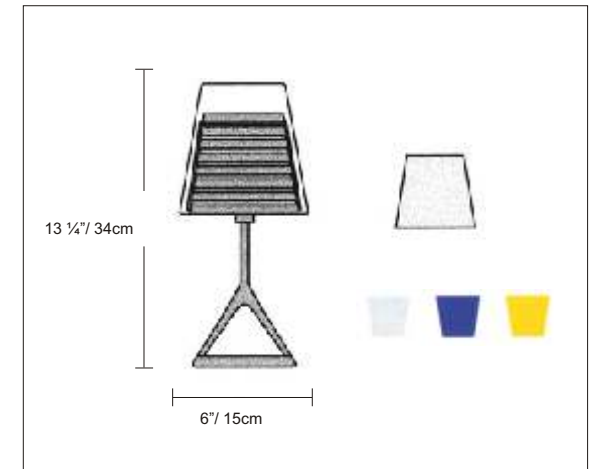

PRODUCT SPECIFICATIONS

STYLE # D1-4002

SERIES NAME: CLETO

COLOR / FINISH: Bright Painted Aluminum

DIFFUSER: Acrylic Color Filters

LAMP TYPE: Incand. Candelabra

MAX WATT: 1 x 40W

DIMENSIONS: D. 6" x Ht. 13 1/4"

CSA APPROVALS: Approved for North America

CUSTOM OPTIONS ARE AVAILABLE

NOTES: _____

_____

_____