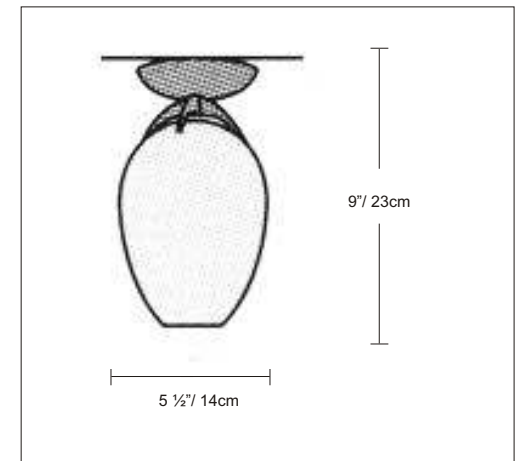

## PRODUCT SPECIFICATIONS

STYLE # D1-2007

SERIES NAME: FLORA

STRUCTURE: Metal

COLOR /FINISH: Chrome

DIFFUSER: Opal Satin Glass

LAMP TYPE: Candelabra or Xenon

MAX WATT: 1 x 60W or 1 x 50W

DIMENSIONS: D. 5 ½" x Ht. 9"

CSA APPROVALS: Approved for North America

NOTES: \_\_\_\_\_

\_\_\_\_\_

\_\_\_\_\_