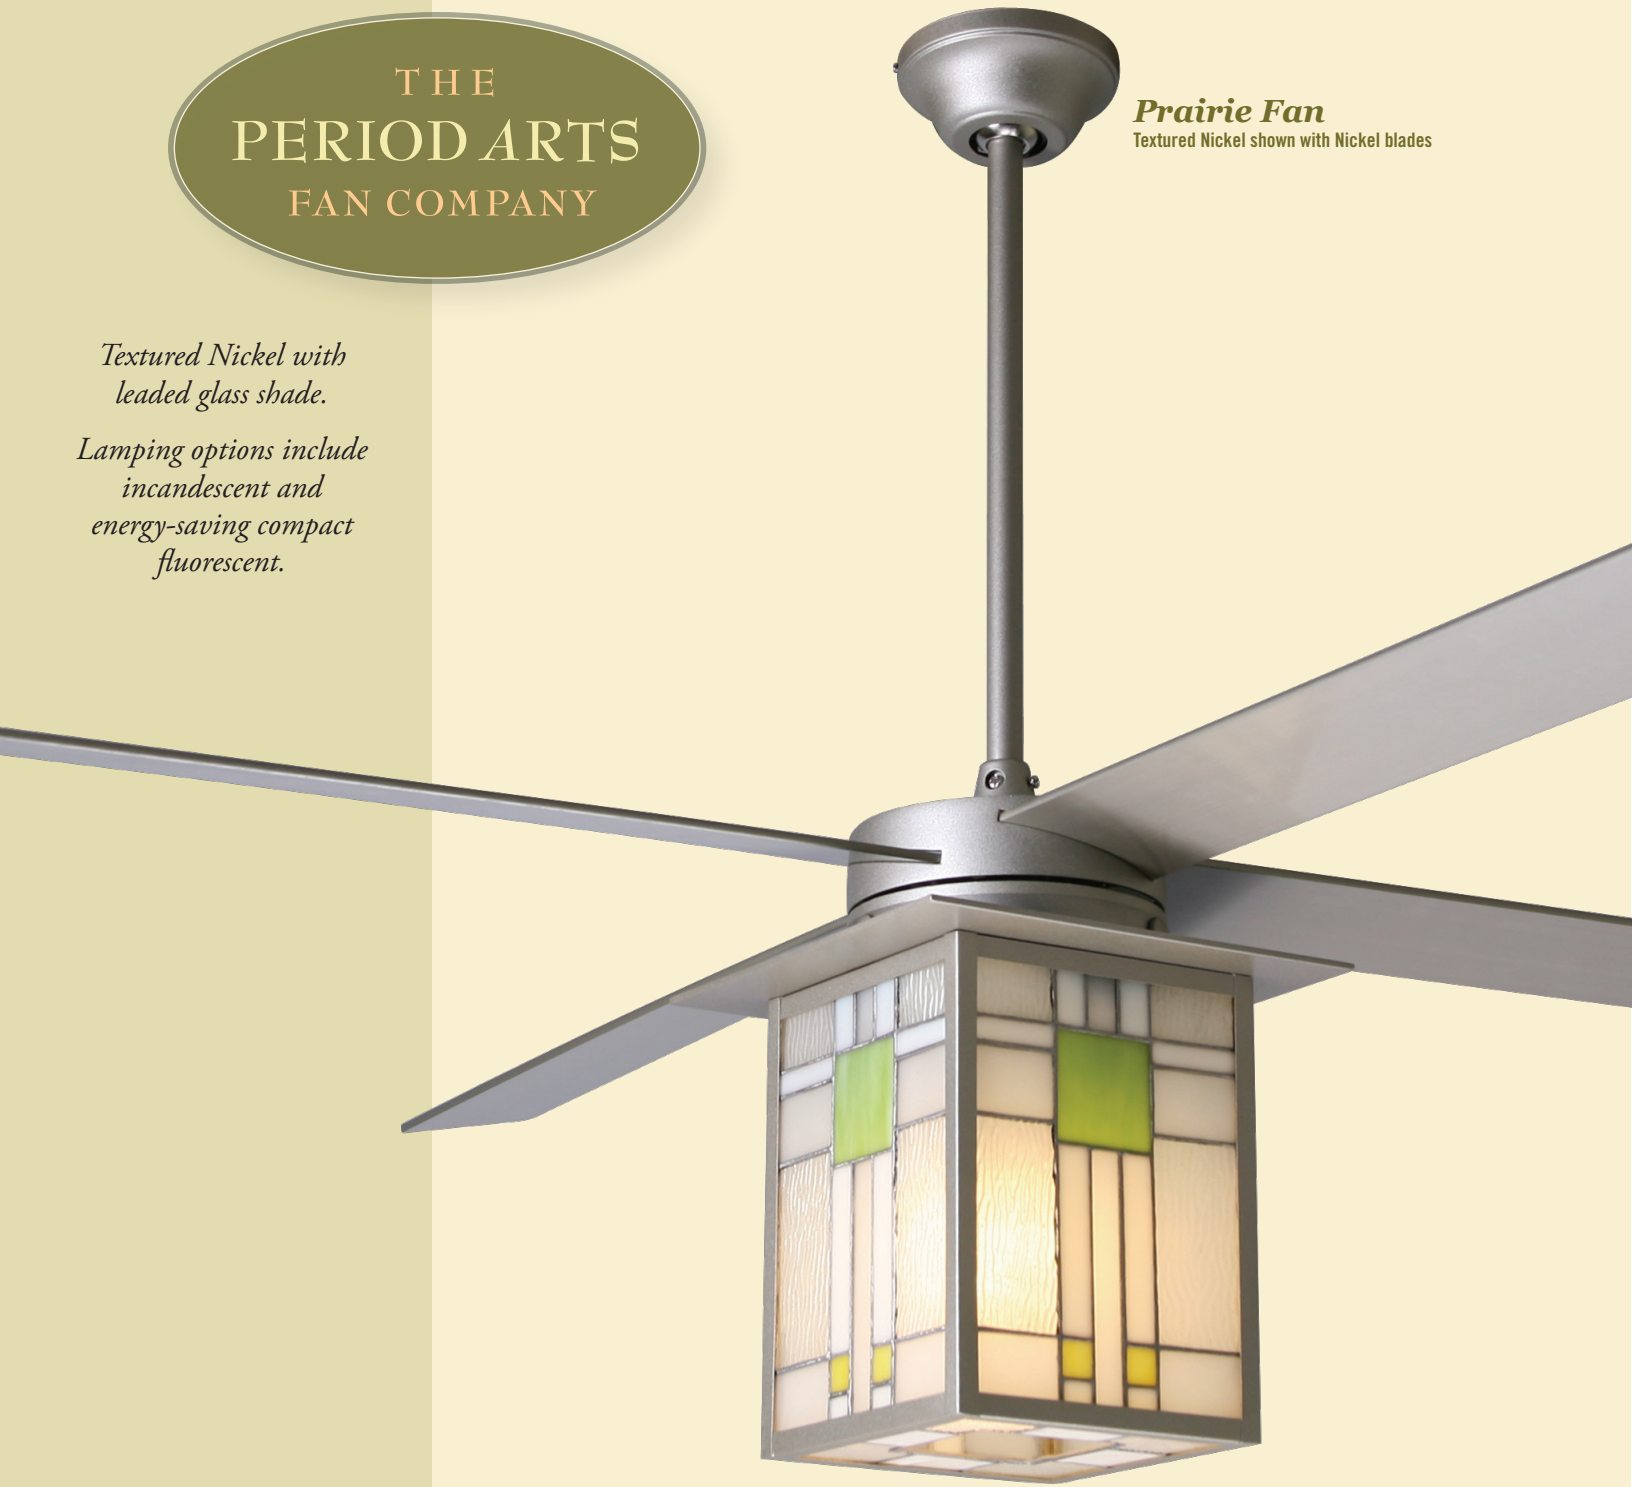

THE  
PERIOD ARTS  
FAN COMPANY

**Prairie Fan**  
Textured Nickel shown with Nickel blades

*Textured Nickel with  
leaded glass shade.*

*Lamping options include  
incandescent and  
energy-saving compact  
fluorescent.*

**PRAIRIE FAN**

Includes 3" and 9" down rods, yielding 18" or 24" overall length