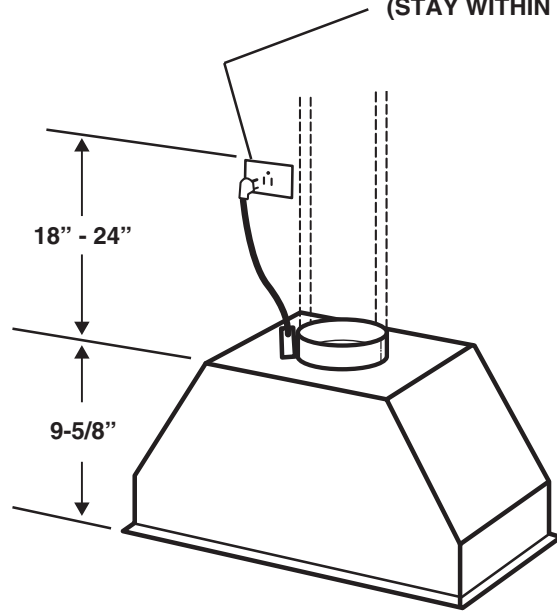

RMP17004 MOUNTING

120 VOLT 60 HZ GROUNDED WALL OUTLET
OFFSET FROM DUCT CENTER LINE
(STAY WITHIN INSIDE CABINET DIMENSIONS)