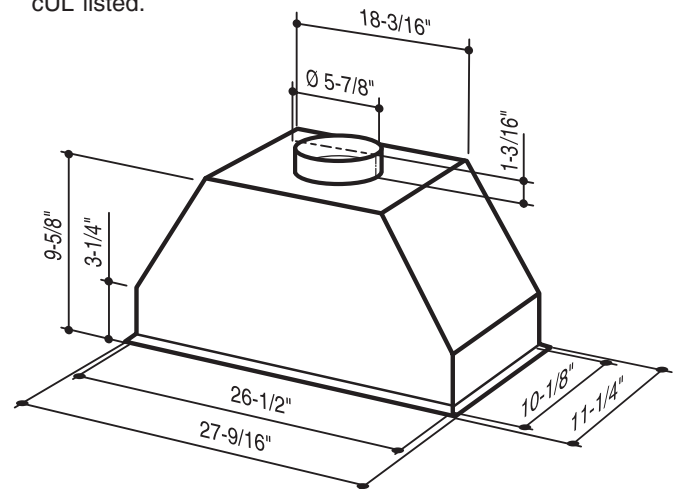

RANGEMASTER® RMP17004 POWER PACK

Designed to fit flush with the bottom of a cabinet or custom hood for an exceptional custom mounted look.

FEATURES

- 430 Stainless Steel #4 Brushed facing
- Fully enclosed bottom
- 6" (152.4 mm) round vertical discharge
- 400 cfm centrifugal blower
- Multi-speed control
- Two halogen lamps (2 x 20 watt, Type T4) included
- Dishwasher-safe aluminum filter features a quick-release latch and professional style appearance
- 27-9/16" wide design fits cabinet or custom hood that's 30" to 42" wide

VOLTS	AMPS	CFM	SONES	DUCT
120	3.1	400	9.0	6" round

TYPICAL SPECIFICATION

Range hood shall be Broan Model RMP17004. Unit shall be convertible between ducted (using a washable aluminum filter) and non-ducted (using a recirculation kit). Motor to be permanently lubricated. Unit shall have multi-speed fan switch and separate light switch. Bottom shall be fully enclosed. Air delivery shall be no less than 400 CFM. Unit shall be U.L. and cUL listed.