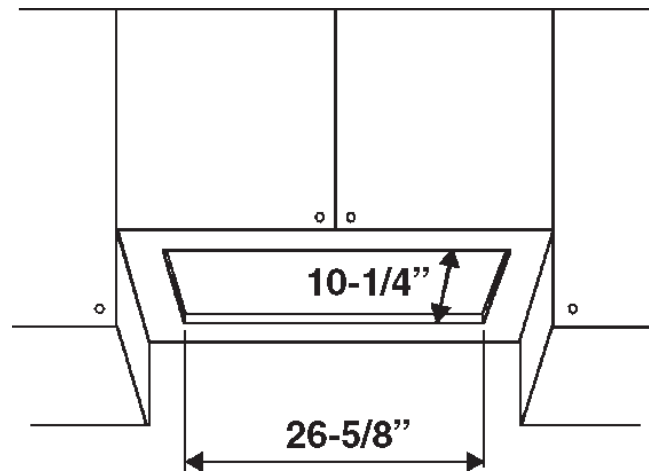

RMP17004 MOUNTING

HOLE IN THE BOTTOM
OF THE CABINET

Broan-NuTone LLC, 926 West State Street, Hartford, WI 53027 (1-800-637-1453)
NuTone, Inc., 4820 Red Bank Road, Cincinnati, OH 45227 (1-800-543-8687)
Broan-NuTone Canada, Inc., 1140 Tristar Drive, Mississauga, Ontario, L5T 1H9 (1-888-882-7626)