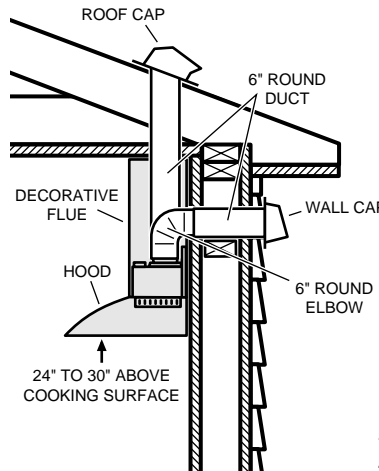

RANGEMASTER[®] MIRAGE 62000 SERIES RANGE HOOD

A graceful combination of hand-blown glass and stainless steel.

FEATURES

- Professional style design
- Stainless steel construction
- Wall mounted
- Seamless corners for easy cleaning
- Glass shroud
- Telescopic flue - fits 8 ft. to 10 ft. ceilings
- 6" round (152 mm), vertical discharge
- 450 cfm centrifugal blower
- Infinite speed, electronic touch control
- Timed auto-shut off - allows blower to run 10 or 20 minutes, then shuts off
- Halogen lighting (2 x 20 W, type MR16)
- Stylish stainless steel grease filter is dishwasher safe
- Available width: 35½" (90 cm)

OPTIONS

- Replacement grease filter - assembly # BE3401653

SPECIFICATIONS

VOLTS	AMPS	CFM (L/S)	DUCT
120	3.1	450 (15)	6" (152 mm) round

HOOD DIMENSIONS

43⁵/₈" = bottom of hood at 24" above cooktop.
49⁵/₈" = bottom of hood at 30" above cooktop.

TYPICAL INSTALLATION

MOUNTING BRACKET LOCATION

43⁵/₈" = bottom of hood at 24" above cooktop.
49⁵/₈" = bottom of hood at 30" above cooktop.

Broan-NuTone LLC, 926 West State Street, Hartford, WI 53027 (1-800-637-1453)
NuTone, Inc., 4820 Red Bank Road, Cincinnati, OH 45227 (1-800-543-8687)
Broan-NuTone Canada, Inc., 1140 Tristar Drive, Mississauga, Ontario, L5T 1H9 (1-888-882-7626)