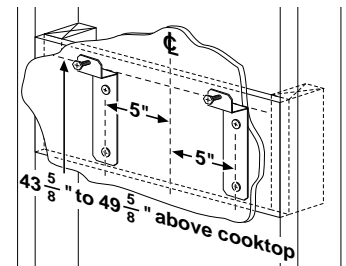

MOUNTING BRACKET LOCATION

43⁵/₈" = bottom of hood at 24" above cooktop.
49⁵/₈" = bottom of hood at 30" above cooktop.

Broan-NuTone LLC, 926 West State Street, Hartford, WI 53027 (1-800-637-1453)
NuTone, Inc., 4820 Red Bank Road, Cincinnati, OH 45227 (1-800-543-8687)
Broan-NuTone Canada, Inc., 1140 Tristar Drive, Mississauga, Ontario, L5T 1H9 (1-888-882-7626)

REFERENCE	QTY.	REMARKS	Project
			Location
			Architect
			Engineer
			Contractor
			Submitted By Date