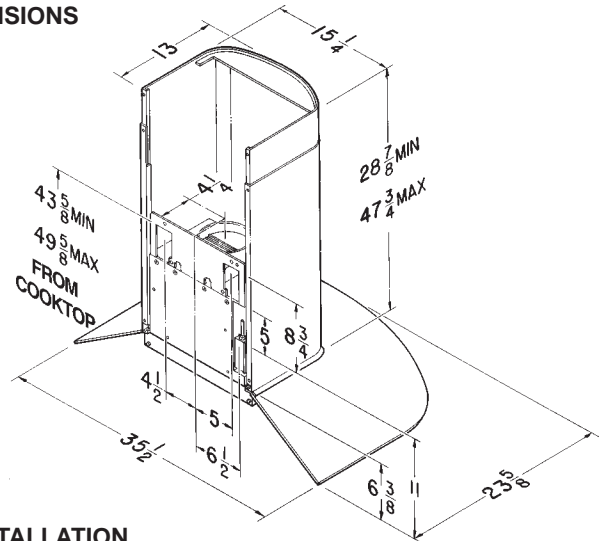

RANGEMASTER[®] MIRAGE 62000 SERIES RANGE HOOD

A graceful combination of hand-blown glass and stainless steel.

FEATURES

- Professional style design
- Stainless steel construction
- Wall mounted
- Seamless corners for easy cleaning
- Glass shroud
- Telescopic flue - fits 8 ft. to 10 ft. ceilings
- 6" round (152 mm), vertical discharge
- 450 cfm centrifugal blower
- Infinite speed, electronic touch control
- Timed auto-shut off - allows blower to run 10 or 20 minutes, then shuts off
- Halogen lighting (2 x 20 W, type MR16)
- Stylish stainless steel grease filter is dishwasher safe
- Available width: 35½" (90 cm)

OPTIONS

- Replacement grease filter - assembly # BE3401653

SPECIFICATIONS

VOLTS	AMPS	CFM (L/S)	DUCT
120	3.1	450 (15)	6" (152 mm) round

HOOD DIMENSIONS

43⁵/₈" = bottom of hood at 24" above cooktop.
49⁵/₈" = bottom of hood at 30" above cooktop.

TYPICAL INSTALLATION

MOUNTING BRACKET LOCATION

43⁵/₈" = bottom of hood at 24" above cooktop.
49⁵/₈" = bottom of hood at 30" above cooktop.

Broan-NuTone LLC, 926 West State Street, Hartford, WI 53027 (1-800-637-1453)
NuTone, Inc., 4820 Red Bank Road, Cincinnati, OH 45227 (1-800-543-8687)
Broan-NuTone Canada, Inc., 1140 Tristar Drive, Mississauga, Ontario, L5T 1H9 (1-888-882-7626)