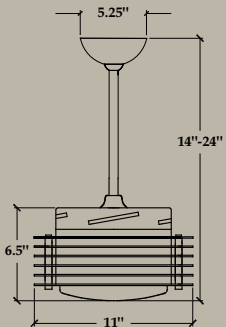

# PHA	finish	blade diameter	blade color	light option	control option > page 22
	GW Gloss White	52 52" Span	WH White	IN 120W Incandescent	NC No Control
	MN Matte Nickel	42 42" Span	NK Nickel	FL 21W, 2-D CFL	002 Fan Speed/Light
			MP Maple		003 Handheld Remote
					004 Wall Mounted RF

Includes 5" and 15" down rods
For optional down rods > page 23