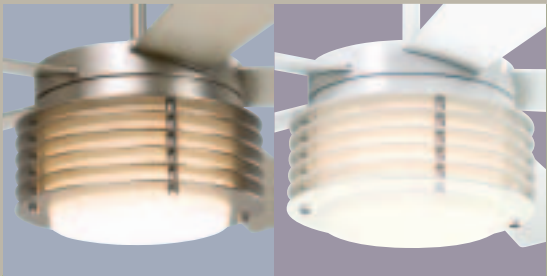

Pharos

6

THE MODERN FAN CO

UL

Suitable for damp locations

The larger-scaled Pharos pairs a powerful motor and advanced design principles to provide outstanding air distribution and useful light. The fan's primary feature, a series of rings (or louvers), gives it a "deco" style and eliminates glare from the 120-watt light source.

# PHA	finish	blade diameter	blade color	light option	control option > page 22
	GW Gloss White	52 52" Span	WH White	IN 120W Incandescent	NC No Control
	MN Matte Nickel	42 42" Span	NK Nickel	FL 21W, 2-D CFL	002 Fan Speed/Light
			MP Maple		003 Handheld Remote
					004 Wall Mounted RF

Includes 5" and 15" down rods
For optional down rods > page 23