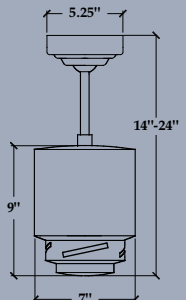

# LAP	finish	blade diameter	blade color	light option	control option > page 22
	GW Gloss White	52 52" Span	WH White	NL No Light	NC No Control
	BN Bright Nickel	42 42" Span	NK Nickel	550 75W Incandescent	001 Fan Speed Only
			MP Maple	551 26W CFL	002 Fan Speed/Light
					003 Handheld Remote
					004 Wall Mounted RF