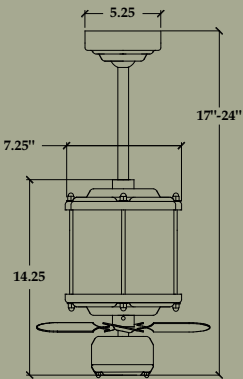

950 Light Kit (adds 5")

952 Light Kit (adds 4")

# IND	finish	blade diameter	blade color	light option	control option >page 22
	<b>GV</b> Galvanized	<b>52</b> 52" Span	<b>WH</b> White	<b>NL</b> No Light	<b>NC</b> No Control
	<b>RS</b> Rust	<b>42</b> 42" Span	<b>SV</b> Silver	<b>950</b> 75W Incan. Open	<b>001</b> Fan Speed Only
	<b>CP</b> Copper		<b>BK</b> Black	<b>952</b> 75W Incan. Closed	<b>002</b> Fan Speed/Light
			<b>MP</b> Maple		<b>003</b> Handheld Remote
			<b>MG</b> Mahogany		<b>004</b> Wall Mounted RF