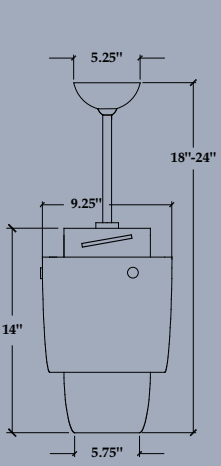

| # HAL | finish/glass | blade diameter | blade color | light option | control option > page 22 |
|-------|-------------------|----------------|-------------|----------------------|--------------------------|
| WA | Gloss White/Amber | 52 52" Span | WH White | IN 100W Incandescent | NC No Control |
| NO | Tex. Nickel/Opal | 42 42" Span | NK Nickel | FL 26W CFL | 002 Fan Speed/Light |
| WO | Gloss White/Opal | | | | 003 Handheld Remote |
| NA | Tex. Nickel/Amber | | | | 004 Wall Mounted RF |

Includes 3" and 9" down rods
For optional down rods > page 23