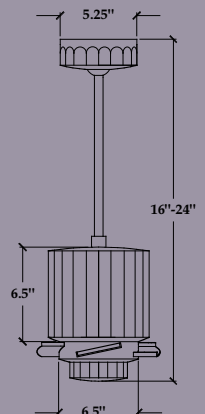

750/751 Light Kit (adds 3")

# FLU	finish	blade diameter	blade color	light option	control option >page 22
	GW Gloss White	52 52" Span	WH White	NL No Light	NC No Control
	TN Textured Nickel	42 42" Span	BK Black	750 75W Incandescent	001 Fan Speed Only
	DB Dark Bronze		NK Nickel	751 26W CFL	002 Fan Speed/Light
			MP Maple		003 Handheld Remote
			MG Mahogany		004 Wall Mounted RF

Includes 4" and 12" down rods
For optional down rods >page 23