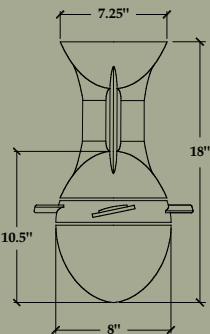

# ECL	finish	blade diameter	blade color	light option	control option >page 22
	<b>GW</b> Gloss White	<b>52</b> 52" Span	<b>WH</b> White	<b>NL</b> No Light	<b>NC</b> No Control
	<b>DB</b> Dark Bronze	<b>42</b> 42" Span	<b>BK</b> Black	<b>650</b> 75W Halogen	<b>001</b> Fan Speed Only
	<b>GN</b> Gloss Nickel		<b>NK</b> Nickel		<b>002</b> Fan Speed/Light
			<b>MP</b> Maple		<b>003</b> Handheld Remote
			<b>MG</b> Mahogany		<b>004</b> Wall Mounted RF

Ships in 18" overall configuration  
For optional down rods >page 23