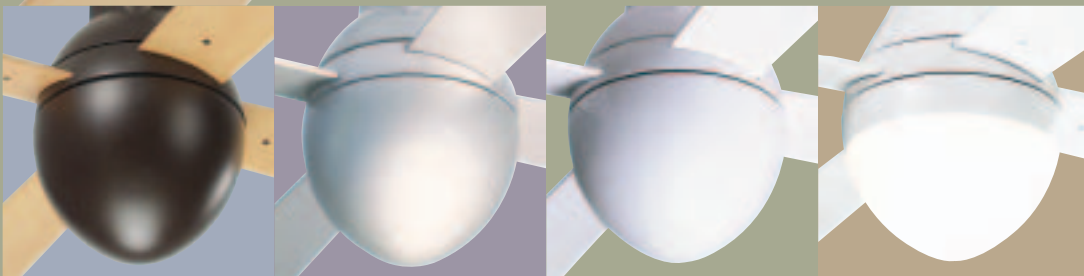

# Eclipse

18

THE MODERN FAN CO

UL

Suitable for damp locations

ENERGY STAR

Fan Only

The Eclipse marks a departure from pure modernism and explores a new style. The triple down rod system and the "nouveau" design give the Eclipse its unique appearance, a look that would be right at home in a turn-of-the-century bistro or on the spaceship Enterprise.

650 Light Kit

# ECL	finish	blade diameter	blade color	light option	control option >page 22
	<b>GW</b> Gloss White	<b>52</b> 52" Span	<b>WH</b> White	<b>NL</b> No Light	<b>NC</b> No Control
	<b>DB</b> Dark Bronze	<b>42</b> 42" Span	<b>BK</b> Black	<b>650</b> 75W Halogen	<b>001</b> Fan Speed Only
	<b>GN</b> Gloss Nickel		<b>NK</b> Nickel		<b>002</b> Fan Speed/Light
			<b>MP</b> Maple		<b>003</b> Handheld Remote
			<b>MG</b> Mahogany		<b>004</b> Wall Mounted RF