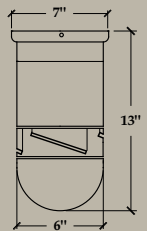

# CIR-HUG	finish	blade diameter	blade color	light option	control option > page 22
	GW Gloss White	52 52" Span	WH White	NL No Light	NC No Control
	BA Brushed Aluminum	42 42" Span	AL Aluminum	350 75W Halogen Spot	001 Fan Speed Only
		36 36" Span	MP Maple	352 75W Incandescent	002 Fan Speed/Light
					003 Handheld Remote
					004 Wall Mounted RF