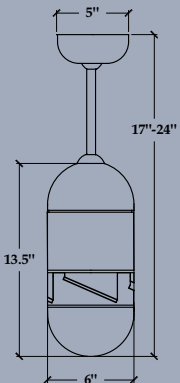

350 Light Kit (adds 2")

352 Light Kit (adds 3")

# CIR	finish	blade diameter	blade color	light option	control option >page 22
GW	Gloss White	52 52" Span	WH White	NL No Light	NC No Control
BA	Brushed Aluminum	42 42" Span	AL Aluminum	350 75W Halogen Spot	001 Fan Speed Only
		36 36" Span	MP Maple	352 75W Incandescent	002 Fan Speed/Light
					003 Handheld Remote
					004 Wall Mounted RF

Includes 6" and 13" down rods
For optional down rods >page 23