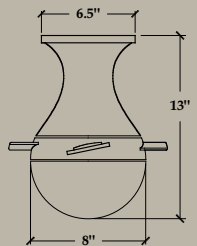

# BAL-HUG	finish	blade diameter	blade color	light option	control option > page 22
	GW Gloss White	52 52" Span	WH White	NL No Light	NC No Control
	BA Brushed Aluminum	42 42" Span	AL Aluminum	650 75W Halogen	001 Fan Speed Only
			MP Maple		002 Fan Speed/Light
					003 Handheld Remote
					004 Wall Mounted RF