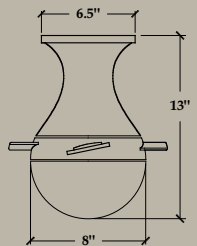

# BAL-HUG	finish	blade diameter	blade color	light option	control option > page 22
	<b>GW</b> Gloss White	<b>52</b> 52" Span	<b>WH</b> White	<b>NL</b> No Light	<b>NC</b> No Control
	<b>BA</b> Brushed Aluminum	<b>42</b> 42" Span	<b>AL</b> Aluminum	<b>650</b> 75W Halogen	<b>001</b> Fan Speed Only
			<b>MP</b> Maple		<b>002</b> Fan Speed/Light
					<b>003</b> Handheld Remote
					<b>004</b> Wall Mounted RF