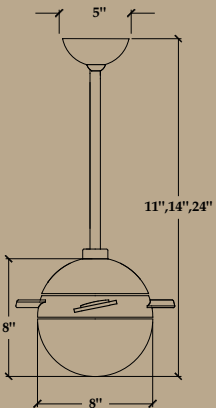

# BAL	finish	blade diameter	blade color	light option	control option >page 22
	<b>GW</b> Gloss White	<b>52</b> 52" Span	<b>WH</b> White	<b>NL</b> No Light	<b>NC</b> No Control
	<b>BA</b> Brushed Aluminum	<b>42</b> 42" Span	<b>AL</b> Aluminum	<b>650</b> 75W Halogen	<b>001</b> Fan Speed Only
			<b>MP</b> Maple		<b>002</b> Fan Speed/Light
					<b>003</b> Handheld Remote
					<b>004</b> Wall Mounted RF

Includes 3", 6" and 16" down rods  
For optional down rods >page 23