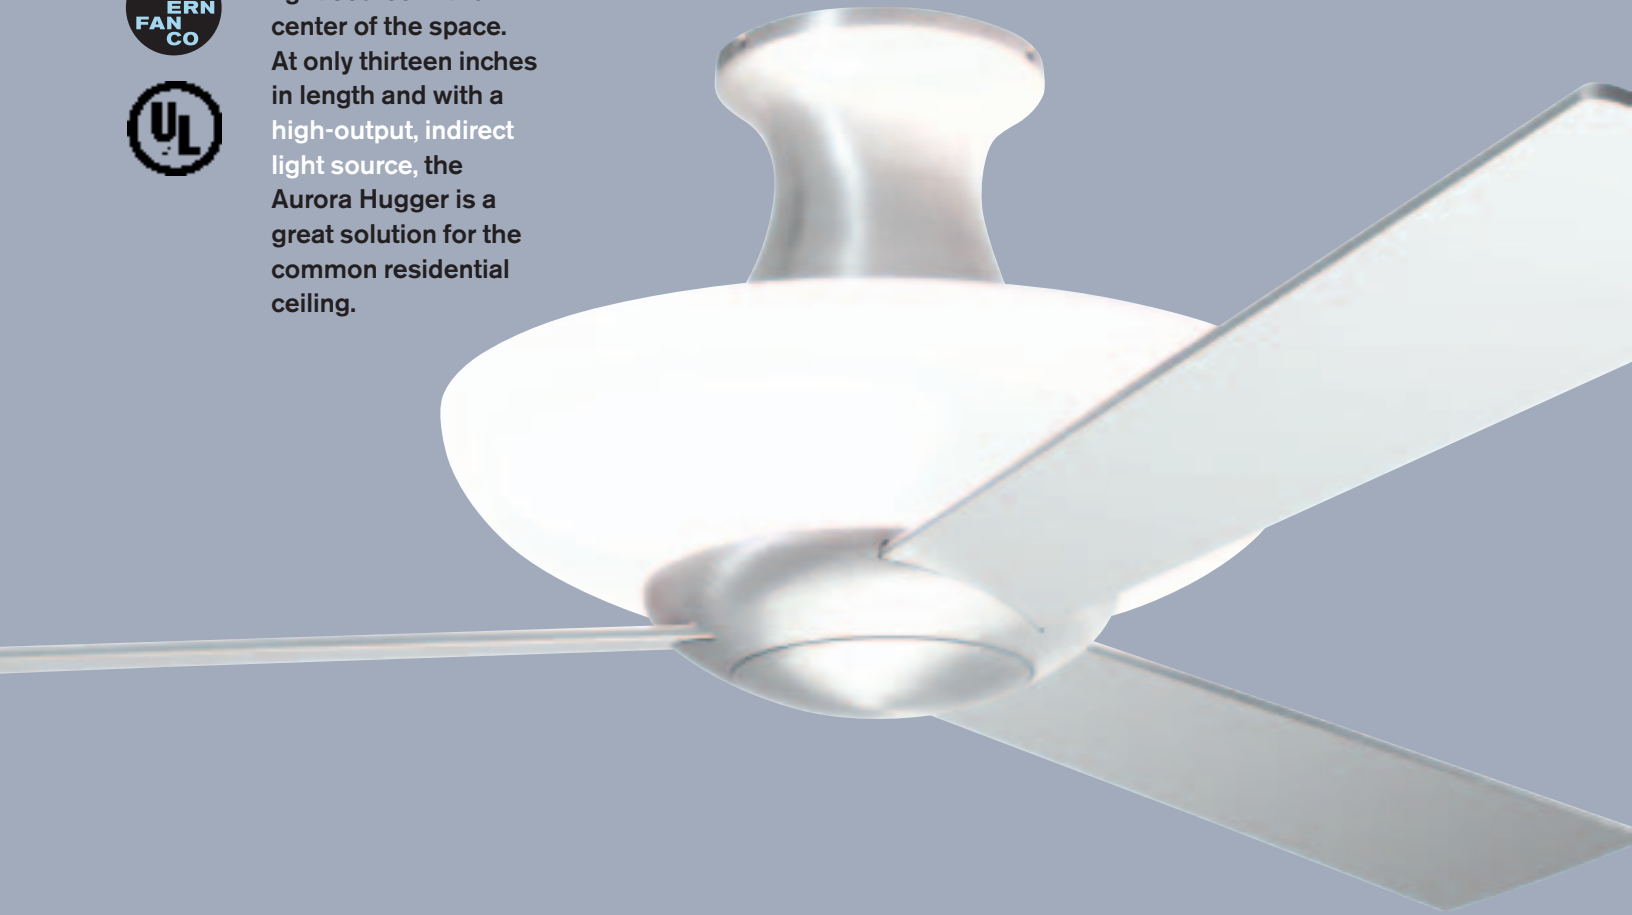

Aurora Hugger

11

THE MODERN FAN CO

UL

The Aurora Hugger is designed for a room with a low ceiling and the need for a primary light source in the center of the space. At only thirteen inches in length and with a high-output, indirect light source, the Aurora Hugger is a great solution for the common residential ceiling.

# AUR-HUG	▼ <i>finish</i>	▼ <i>blade diameter</i>	▼ <i>blade color</i>	▼ <i>control option > page 22</i>
	GW Gloss White	52 52" Span	WH White	NC No Control
	BA Brushed Aluminum	42 42" Span	AL Aluminum	002 Fan Speed/Light
				003 Handheld Remote
				004 Wall Mounted RF