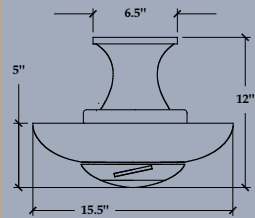

Aurora Hugger

11

THE MODERN FAN CO

UL

The Aurora Hugger is designed for a room with a low ceiling and the need for a primary light source in the center of the space. At only thirteen inches in length and with a high-output, indirect light source, the Aurora Hugger is a great solution for the common residential ceiling.

# AUR-HUG	▼ <i>finish</i>	▼ <i>blade diameter</i>	▼ <i>blade color</i>	▼ <i>control option > page 22</i>
	GW Gloss White	52 52" Span	WH White	NC No Control
	BA Brushed Aluminum	42 42" Span	AL Aluminum	002 Fan Speed/Light
				003 Handheld Remote
				004 Wall Mounted RF