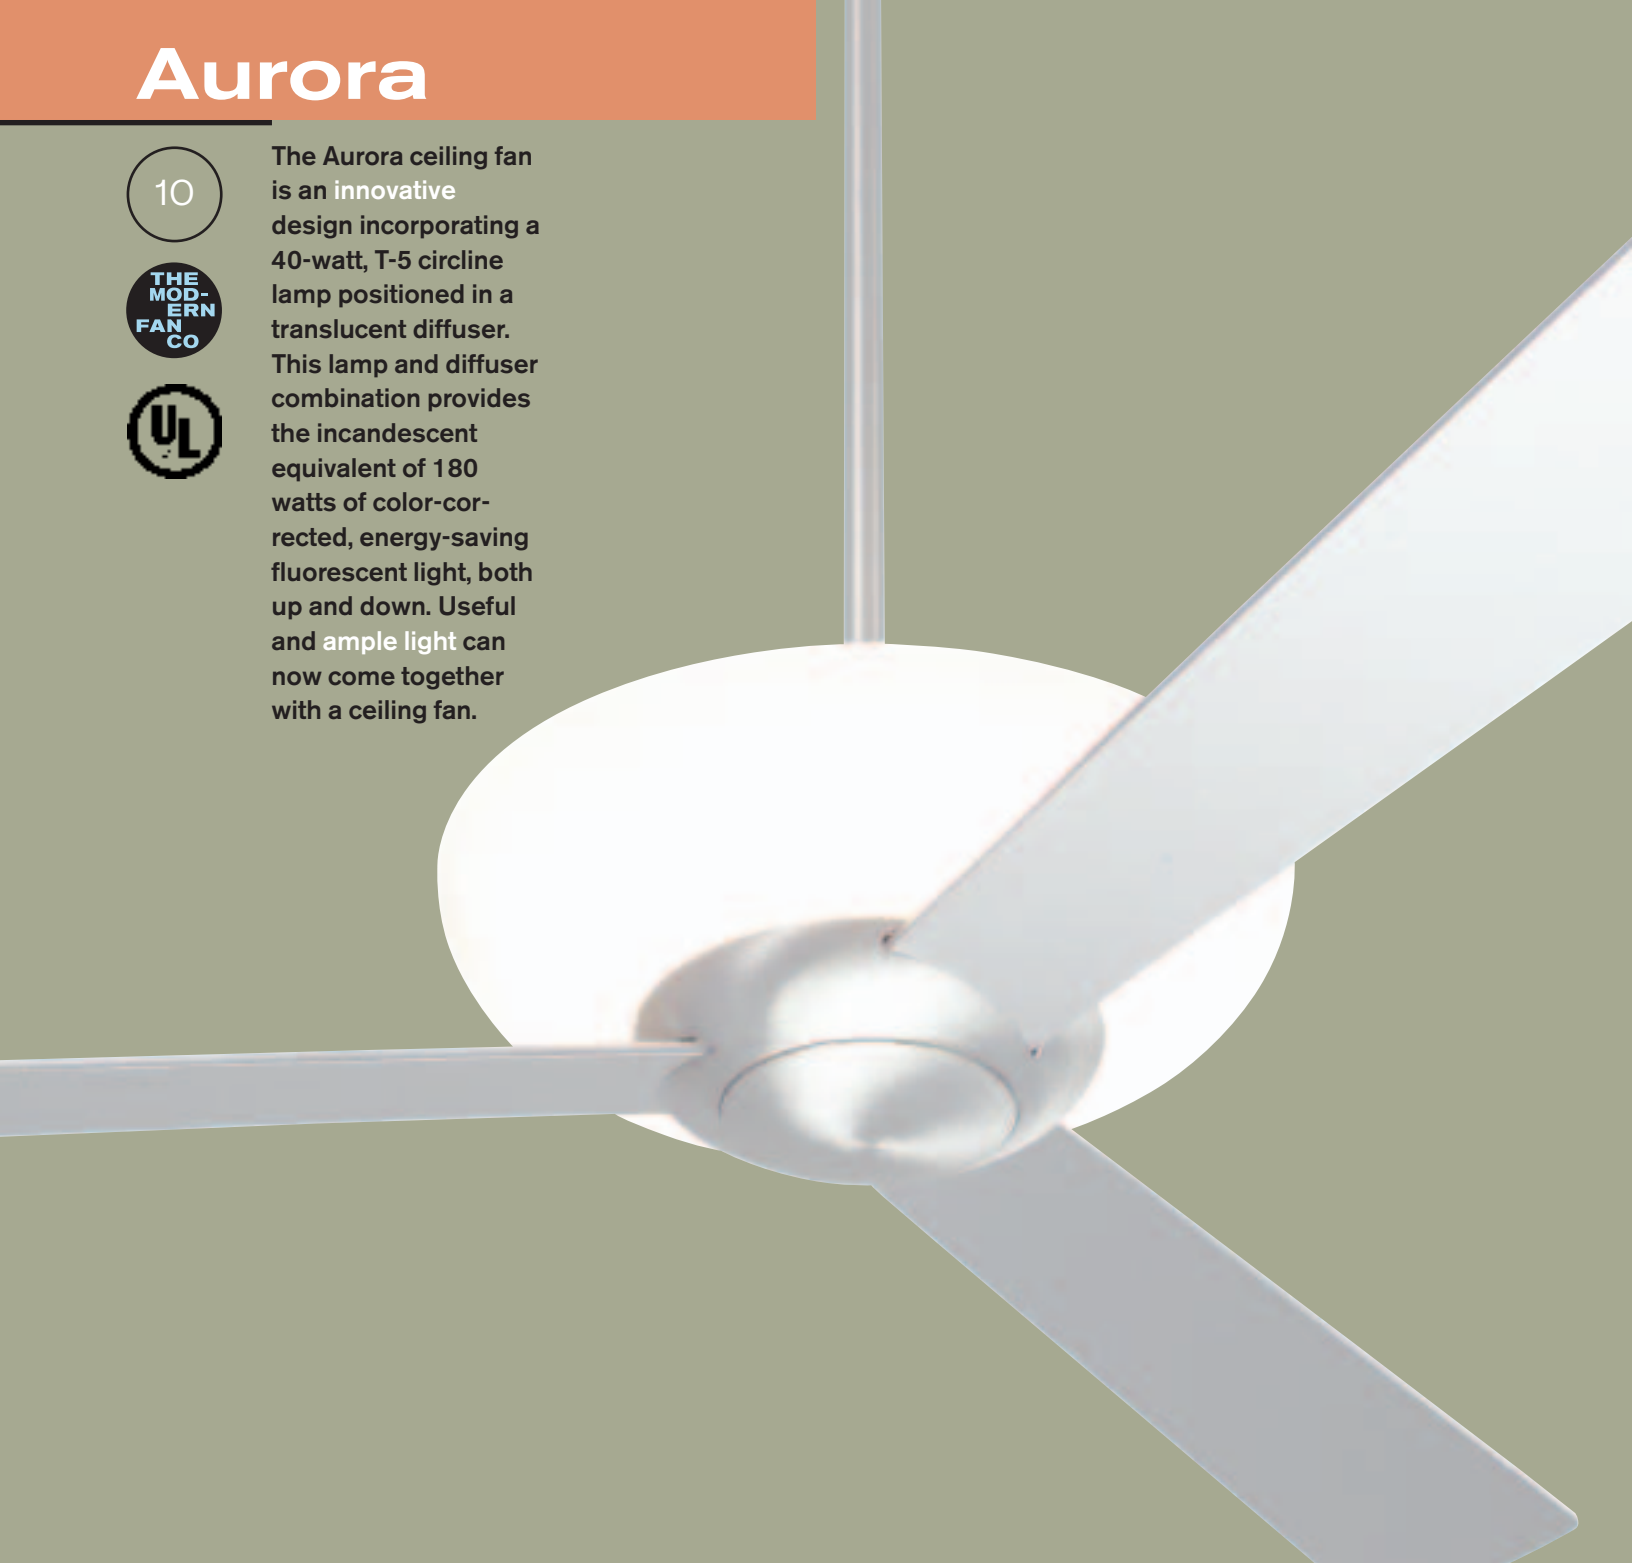

Aurora

10

THE MODERN FAN CO

UL

The Aurora ceiling fan is an innovative design incorporating a 40-watt, T-5 circline lamp positioned in a translucent diffuser. This lamp and diffuser combination provides the incandescent equivalent of 180 watts of color-corrected, energy-saving fluorescent light, both up and down. Useful and ample light can now come together with a ceiling fan.

# AUR	finish	blade diameter	blade color	control option > page 22
	GW Gloss White	52 52" Span	WH White	NC No Control
	BA Brushed Aluminum	42 42" Span	AL Aluminum	002 Fan Speed/Light
				003 Handheld Remote
				004 Wall Mounted RF

Includes 6" and 16" down rods
For optional down rods > page 23