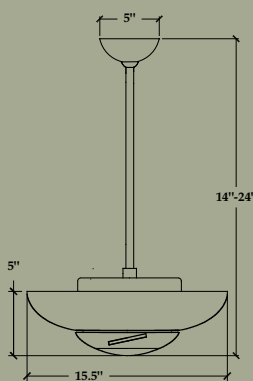

Aurora

10

THE MODERN FAN CO

UL

The Aurora ceiling fan is an innovative design incorporating a 40-watt, T-5 circline lamp positioned in a translucent diffuser. This lamp and diffuser combination provides the incandescent equivalent of 180 watts of color-corrected, energy-saving fluorescent light, both up and down. Useful and ample light can now come together with a ceiling fan.

# AUR	finish	blade diameter	blade color	control option > page 22
	GW Gloss White	52 52" Span	WH White	NC No Control
	BA Brushed Aluminum	42 42" Span	AL Aluminum	002 Fan Speed/Light
				003 Handheld Remote
				004 Wall Mounted RF

Includes 6" and 16" down rods
For optional down rods > page 23