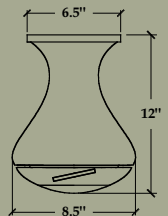

# Altus Hugger

5

THE MODERN FAN CO

UL

Suitable for damp locations

At twelve inches in length, the Altus Hugger is a beautifully sculpted design intended for low-ceiling applications. Positioning the blades at the bottom of the fan, furthest from the ceiling, allows for maximum airflow from a hugger fan.

# ALT-HUG

finish	blade diameter	blade color	light option	control option > page 22
<b>GW</b> Gloss White	<b>52</b> 52" Span	<b>WH</b> White	<b>NL</b> No Light	<b>NC</b> No Control
<b>BA</b> Brushed Aluminum	<b>42</b> 42" Span	<b>AL</b> Aluminum	<b>250</b> 75W Incandescent	<b>001</b> Fan Speed Only
	<b>36</b> 36" Span		<b>251</b> 26W CFL	<b>002</b> Fan Speed/Light
				<b>003</b> Handheld Remote
				<b>004</b> Wall Mounted RF