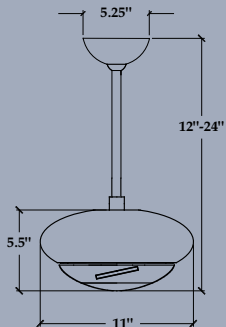

250 Light Kit (adds 5")

# ALT	finish	blade diameter	blade color	light option	control option > page 22
	GW Gloss White	52 52" Span	WH White	NL No Light	NC No Control
	BA Brushed Aluminum	42 42" Span	AL Aluminum	250 75W Incandescent	001 Fan Speed Only
		36 36" Span			002 Fan Speed/Light
					003 Handheld Remote
					004 Wall Mounted RF

Includes 5" and 17" down rods
For optional down rods > page 23