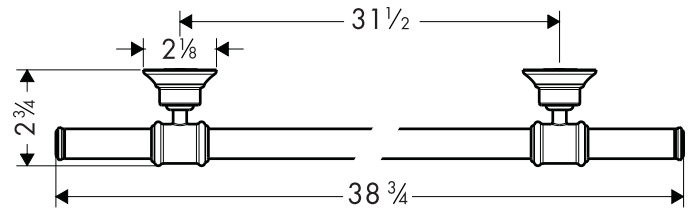

Axor Montreux 32" Towel Bar 42080XX0

Available in Chrome (00), Brushed Nickel (82), Polished Nickel (83)

Product Specification

Solid brass