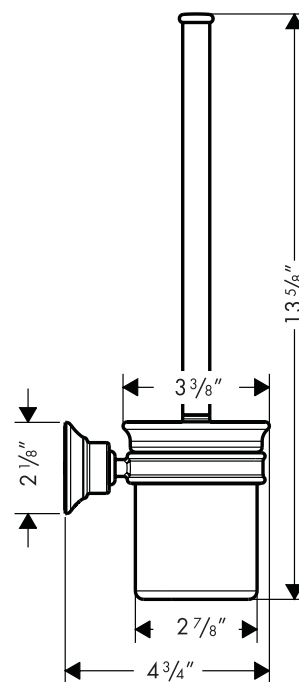

Axor Montreux Toilet Brush & Holder, Wall Mount 42035XX0

Available in Chrome (00), Brushed Nickel (82), Polished Nickel (83)

Product Specification

Solid brass holder
Frosted crystal glass cup